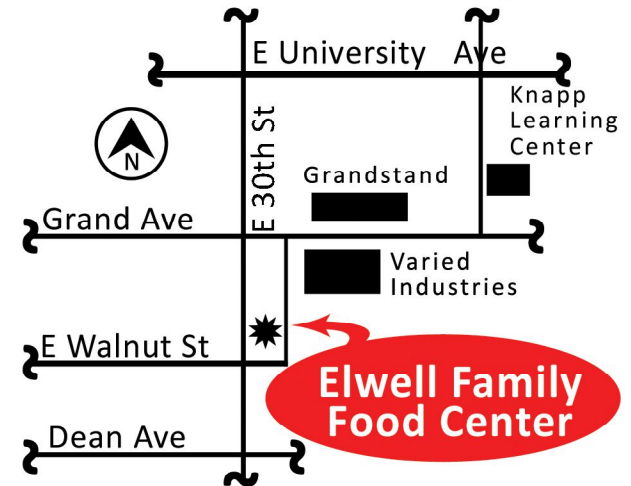

Des Moines Lapidary Society

2018 Gem, Jewelry, Mineral & Fossil Show

Sat Oct 20th 9am – 5pm

Sun Oct 21st 10am – 4pm

**New
Location**

**Iowa State Fairgrounds
Elwell Family Food Center**

**Admission $5
Children 12 & under FREE
FREE Parking**

*Visit website for more details
www.DMLapidary.org/OurShow*

**$1 OFF admission
with this card!**

**Gemstones ♦ Jewelry ♦ Minerals ♦ Fossils ♦ Beads ♦ Silver ♦ Crystals
Cabochons ♦ Slabs ♦ Rough ♦ Specimen ♦ Tools ♦ Findings
Children's Activities ♦ Demonstrations ♦ Displays ♦ Speakers**

This is not a school publication, nor is it in any way endorsed or sponsored by any school district. This publication is being provided only to inform you of other available community activities and opportunities.